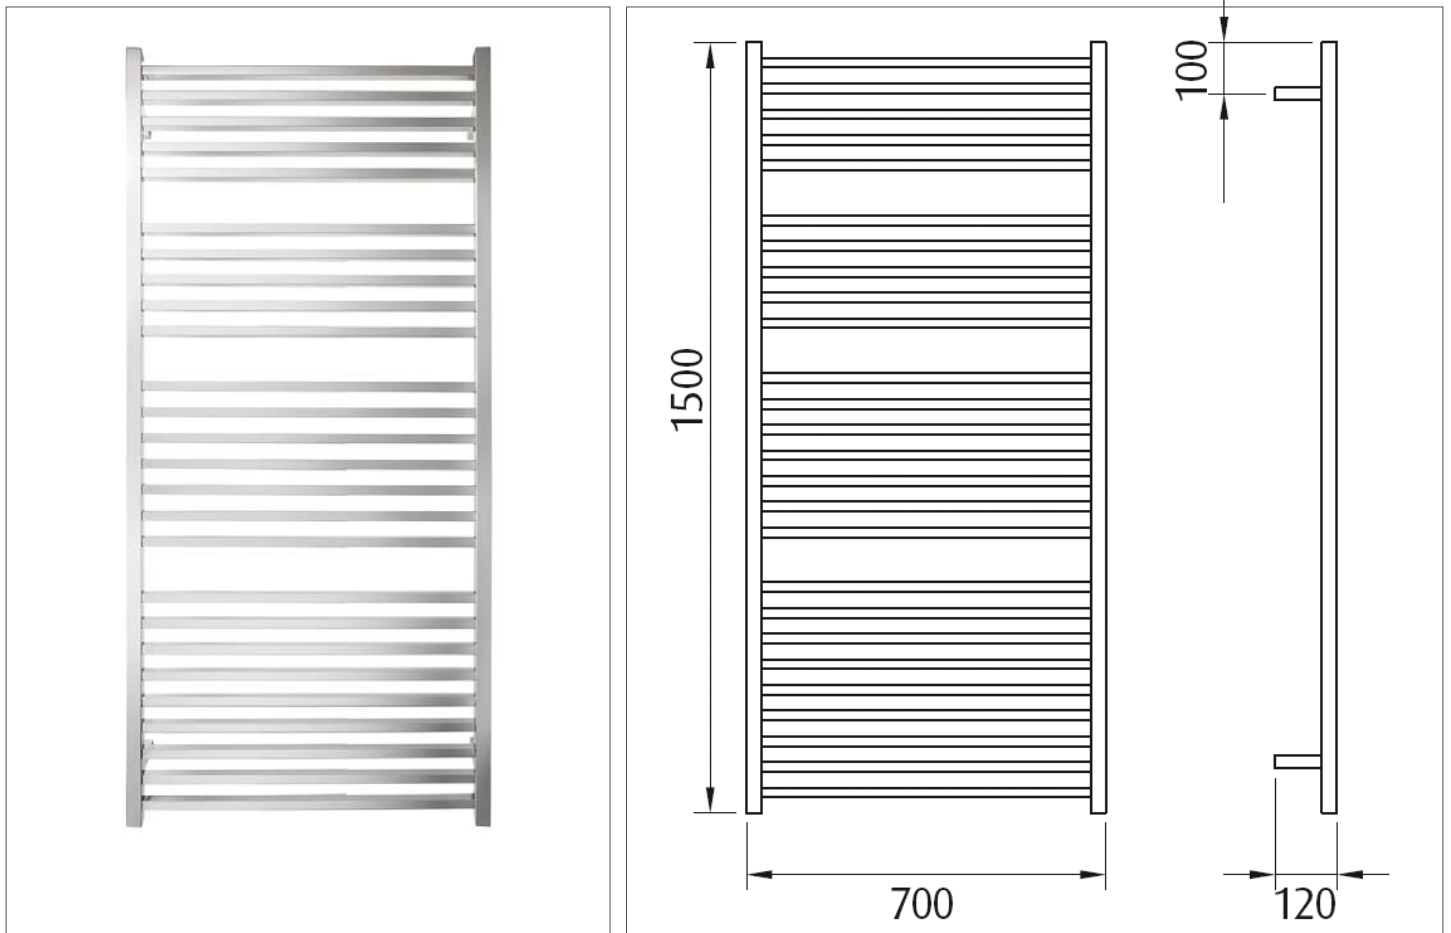

Premium 26 bar - wide SQUARE

Product code : HTR-TS2670R /HTR-TS2670L

700(w) x 1500(h) x 120(d) mm

Features:

- 26 bars
- Hand polished to a mirror finish
- High grade stainless steel
- Double insulated heating element and Class 1 fully earthed
- Concealed cable kit available on request
- Left and right hand cable options
- Easily installed into new or existing homes

Note: Manufacturing tolerances could cause variances of ± 5 mm.

Additional Information

- 320 watts
- 230-240Volts, 50Hz
- IP34 rating